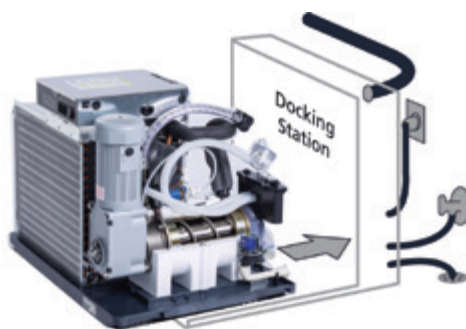

## Plug and play ice machine

- Industry-exclusive docking station improves installation and service
- Utility connections are made directly to docking station. Ice machine then plugs in, even in tight spaces.
- Ice machine slides in and out of docking station without disconnecting utilities
- Mount ice machine anywhere for easy access: under a counter, on a wall, a bin or a dispenser
- Only 22" or 30" wide footprint with up to 2100 lb per day capacity

## Tips for easy RIDE® ice delivery installation

- Keep transport tube runs to 75' or less
- Avoid dips in transport tube
- Secure all free-hanging tubes every 2'
- Keep tube bends greater than 6"
- Enjoy benefits of improved aesthetics, easier maintenance and cleaner dispenser