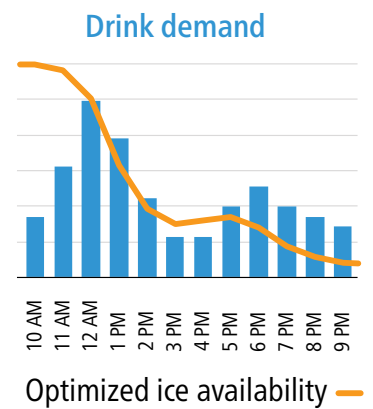

Optimize dispenser capacity to eliminate ice shortages

Purchase A
Ice machine sized
for average demand

VS

Purchase B
Ice storage sized
for peak demand

FOLLETT®

Visit follettice.com for details on all Follett products