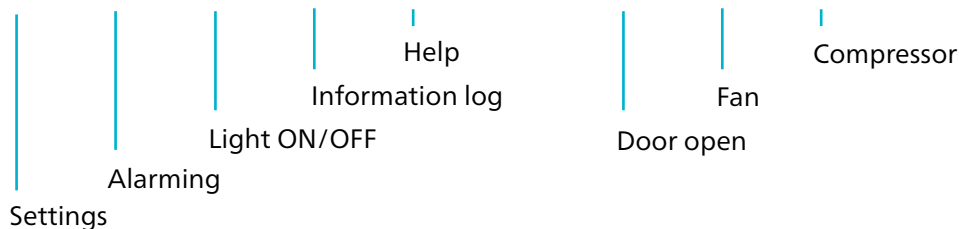

A home screen that takes you everywhere

Product temperature

Touch once to display the high/low temperature with time and date stamp

Touch twice to quickly reset the high and low temperatures

Touch three times to show the alarm set point display