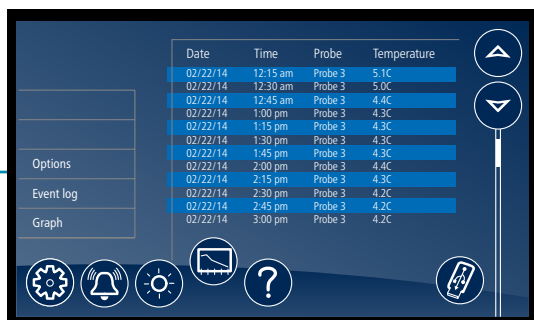

Alarming

- High and/or low alarm set points – select an alarm value
- Audible alarm – toggle to engage/disengage audible alarms
- Mute touch – mute audible alarm for up to 10 minutes

Information log

- Easily access graphs, data and event logs
- Zoom in or out on temperature graph
- View all stored temperature data by simply scrolling

Data logging with just one touch

No need to drill down to access critical event and temperature information. Performance Plus puts everything you need just a screen touch away!

Data logging screen – easily access event and temperature logs

Event log – display a chronological listing of events, including alerts, alarms and errors

Temperature log – access a chronological listing of logged temperatures, starting with the most recent

USB download

Saving event or temperature data has never been so easy!

- Simply insert a flash drive into the external USB port
- After the device is detected and confirmed, touch the ✓ in the yellow alert box to begin the data transfer directly from the event or temperature log screen
- Remove the device. It's just that simple.