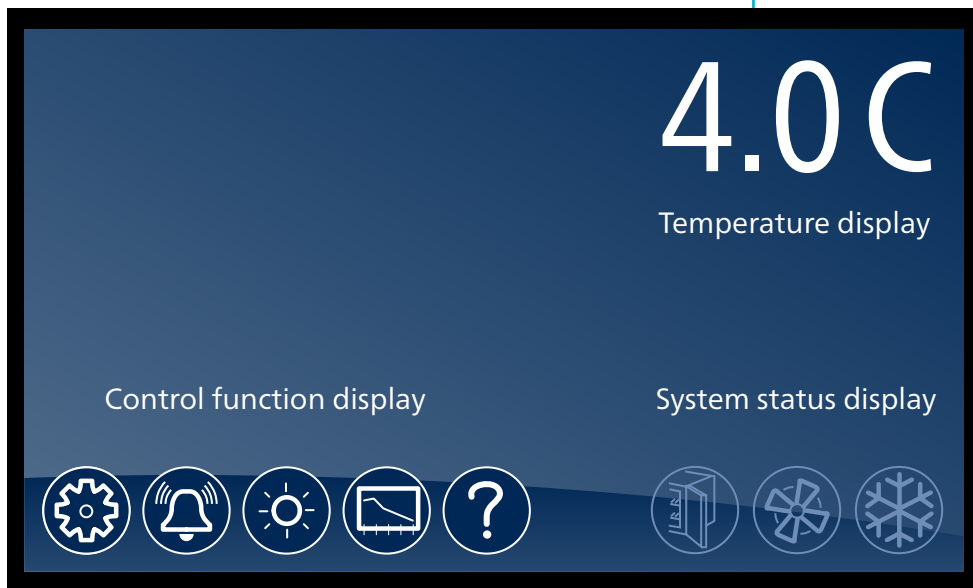

- Intuitive 7" capacitive touchscreen user interface
- Lighted cabinet
- Power loss/door open alarming functionality
- Lockable refrigeration settings
- Battery backup on alarm functions and data logging
- Data and event recording and on-screen display/graphing
- USB data export capabilities
- Optional touchscreen-integrated keypad access control

A home screen that takes you everywhere

Product temperature

Touch once to display the high/low temperature with time and date stamp

Touch twice to quickly reset the high and low temperatures

Touch three times to show the alarm set point display

Easy access and complete control with just a touch

Settings

- Set point – adjust temperatures from 1 C (34 F) to 10 C (50 F)
- Sleep temperature display – hide home screen temperature
- Sleep delay – hide temperature after 0-300 seconds of inactivity
- Temperature C/F – toggle between celsius and fahrenheit
- Brightness – choose from 10 levels of illumination