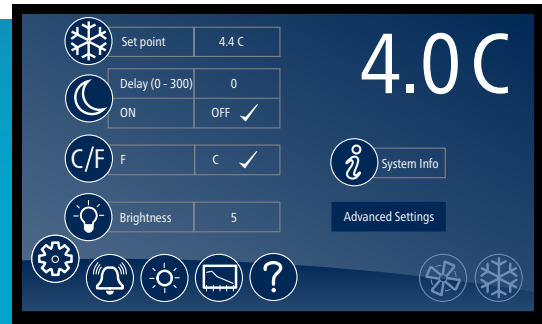

A home screen that takes you everywhere

Product temperature

Touch once to display the high/low temperature with time and date stamp

Touch twice to quickly reset the high and low temperatures

Touch three times to show the alarm set point display

Easy access and complete control with just a touch

Settings

- Set point – adjust temperatures from 1 C (34 F) to 10 C (50 F)
- Sleep temperature display – hide home screen temperature
- Sleep delay – hide temperature after 0-300 seconds of inactivity
- Temperature C/F – toggle between celsius and fahrenheit
- Brightness – choose from 10 levels of illumination