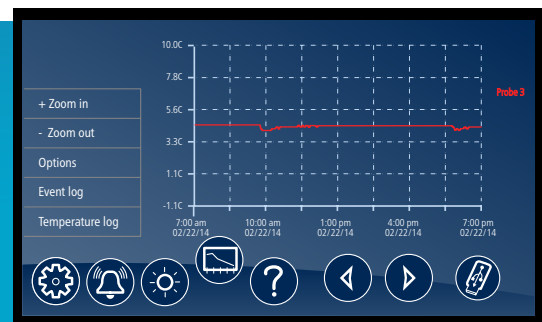

A home screen that takes you everywhere

Product temperature

Touch once to display the high/low temperature with time and date stamp

Touch twice to quickly reset the high and low temperatures

Touch three times to show the alarm set point display

Easy access and complete control with just a touch

Settings

- Set point – adjust temperatures from 1 C (34 F) to 10 C (50 F)
- Sleep temperature display – hide home screen temperature
- Sleep delay – hide temperature after 0-300 seconds of inactivity
- Temperature C/F – toggle between celsius and fahrenheit
- Brightness – choose from 10 levels of illumination

Alarming

- High and/or low alarm set points – select an alarm value
- Audible alarm – toggle to engage/disengage audible alarms
- Mute touch – mute audible alarm for up to 10 minutes

Information log

- Easily access graphs, data and event logs
- Zoom in or out on temperature graph
- View all stored temperature data by simply scrolling

Data logging with just one touch

No need to drill down to access critical event and temperature information. Performance Plus puts everything you need just a screen touch away!

Data logging screen – easily access event and temperature logs