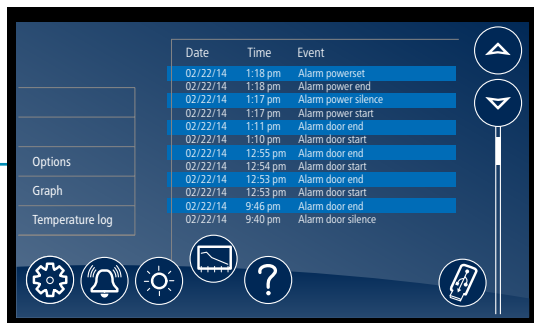

Event log – display a chronological listing of events, including alerts, alarms and errors