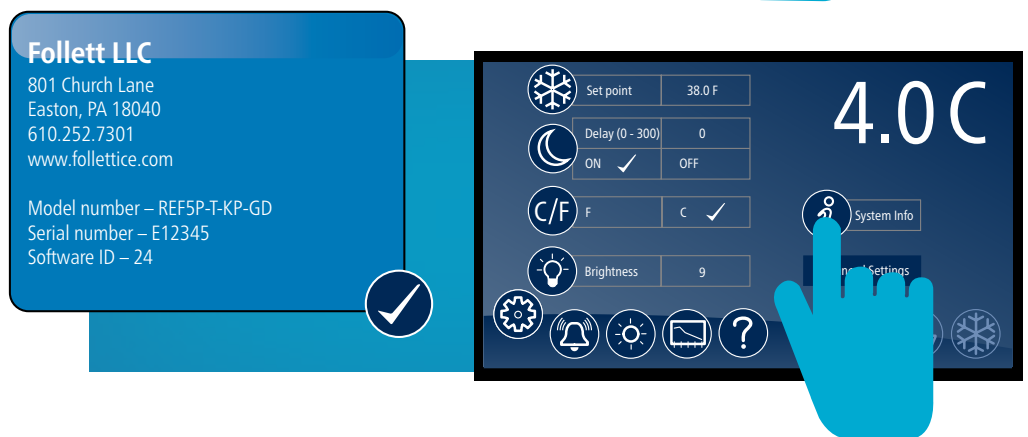

Optional onscreen keypad

Secure and straightforward, our optional keypad allows you to limit user access to your Performance Plus unit.

- Set code for authorized user entry
- Set up to 40 user codes
- Secure and reliable motor-driven bolt operation with spring-loaded latch
- Battery backup to safeguard the lock against power outages