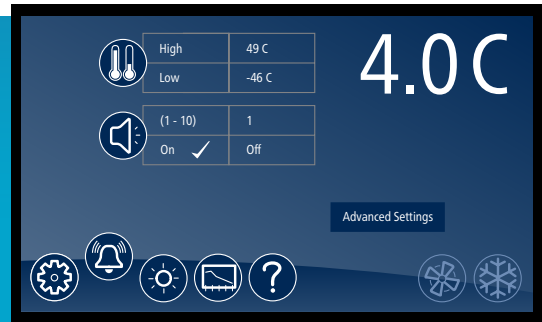

A home screen that takes you everywhere

Product temperature

Touch once to display the high/low temperature with time and date stamp

Touch twice to quickly reset the high and low temperatures

Touch three times to show the alarm set point display

Easy access and complete control with just a touch

Settings

- Set point – adjust temperatures from 1 C (34 F) to 10 C (50 F)
- Sleep temperature display – hide home screen temperature
- Sleep delay – hide temperature after 0-300 seconds of inactivity
- Temperature C/F – toggle between celsius and fahrenheit
- Brightness – choose from 10 levels of illumination

Alarming

- High and/or low alarm set points – select an alarm value
- Audible alarm – toggle to engage/disengage audible alarms
- Mute touch – mute audible alarm for up to 10 minutes

Information log

- Easily access graphs, data and event logs
- Zoom in or out on temperature graph
- View all stored temperature data by simply scrolling